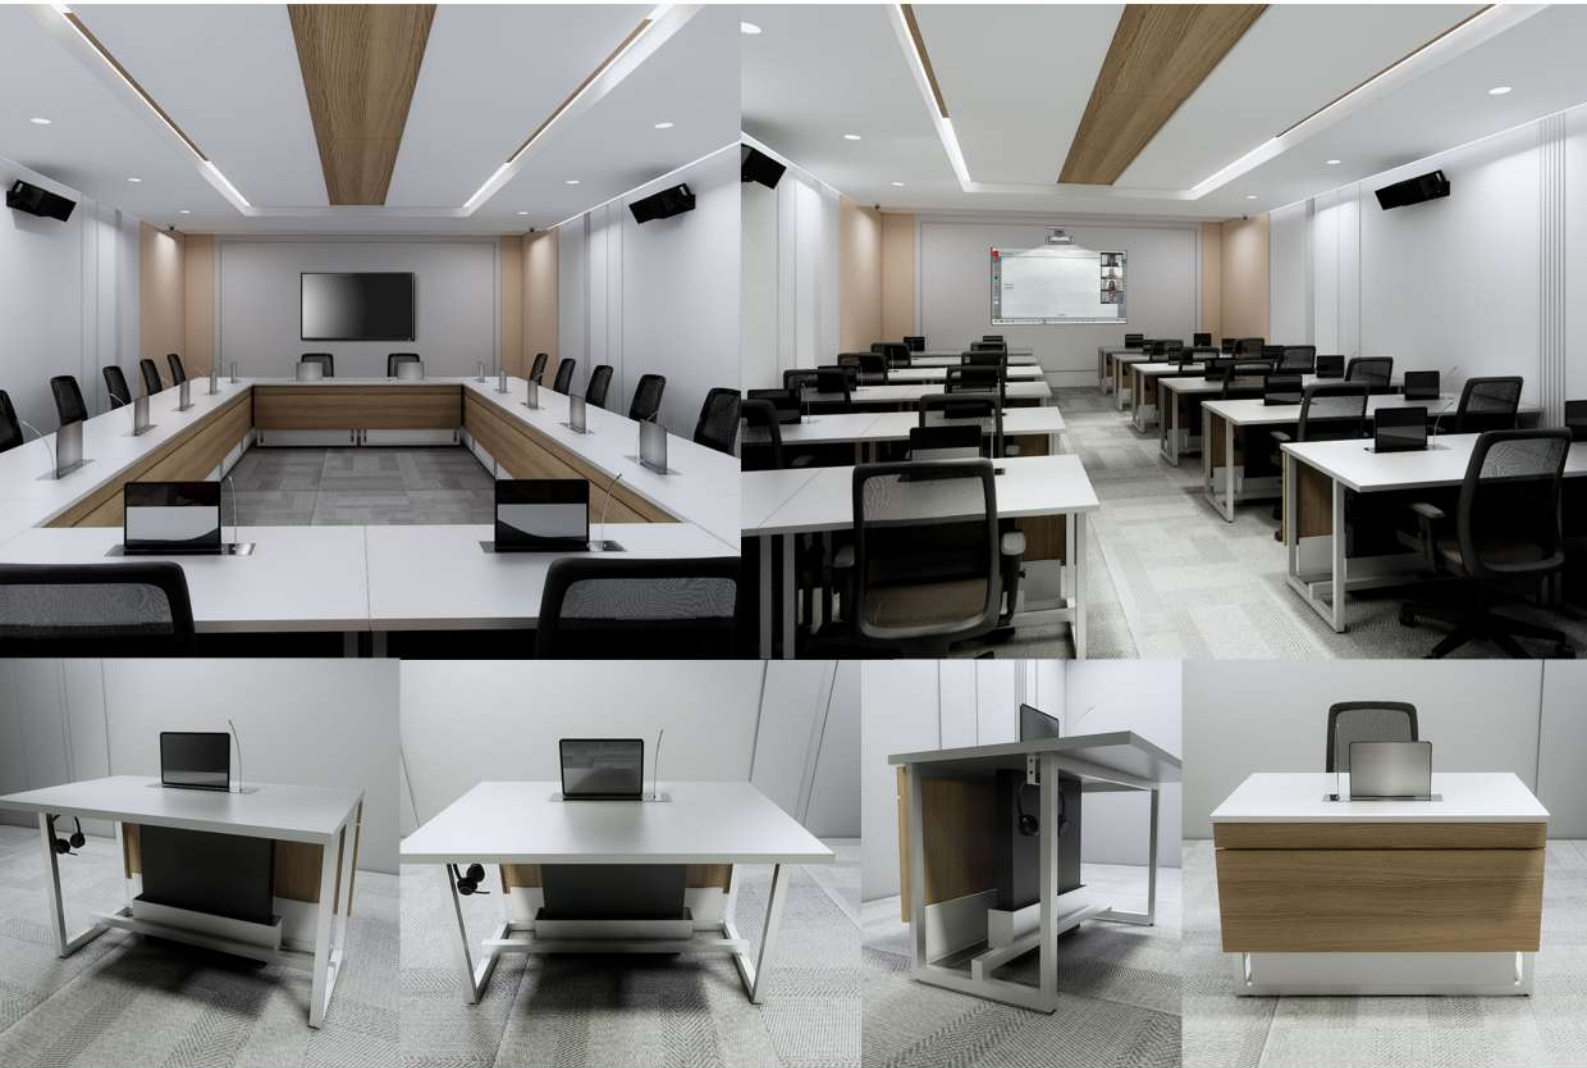

UMALO INTERACTIVE DESK

CRI SERIES

UMALO INTERACTIVE DESK

Umalo Interactive Desk design for profesional needs, modular for both configuration Conference Room, Meeting Room and Class Room. Umalo Interactive Desk have workstation with retractable Monitor lift with screen and multi-point touchscreen.

This monitor lift automatically with straighten microphone that you can adjust the angle to make easier for speaker. Umalo Interactive Desk can integrate with others and make group discussion paperless with Umalo Conference System. Simply add Umalo Controller Desk this system can connect among desk and make your conversation at different level. Umalo Interactive Desk equipped with Anti Accident System for hand protection and easy to use with english operation menu. Smarter way to know more

DESK

High Quality 1100 x 800 x 760 mm desk, MDF toptable, modesty, metal frame, on-off metal footrest, access for desktop maintenance

CHAIR

High Quality 580 x 625 x (900 - 1025) mm chair, Foot frame nylon (polypropylene) 280 mm, Seat : 470 x 470 mm, Backrest : 475 x 530 mm, Mesh fabric, Adjustable arm rest, dan Tilting mechanism.

LED + MIC RETRACTABLE

High Quality 580 x 625 x (900 - 1025) mm chair, Foot frame nylon (polypropylene) 280 mm, Seat : 470 x 470 mm, Backrest : 475 x 530 mm, Mesh fabric, Adjustable arm rest, dan Tilting mechanism.